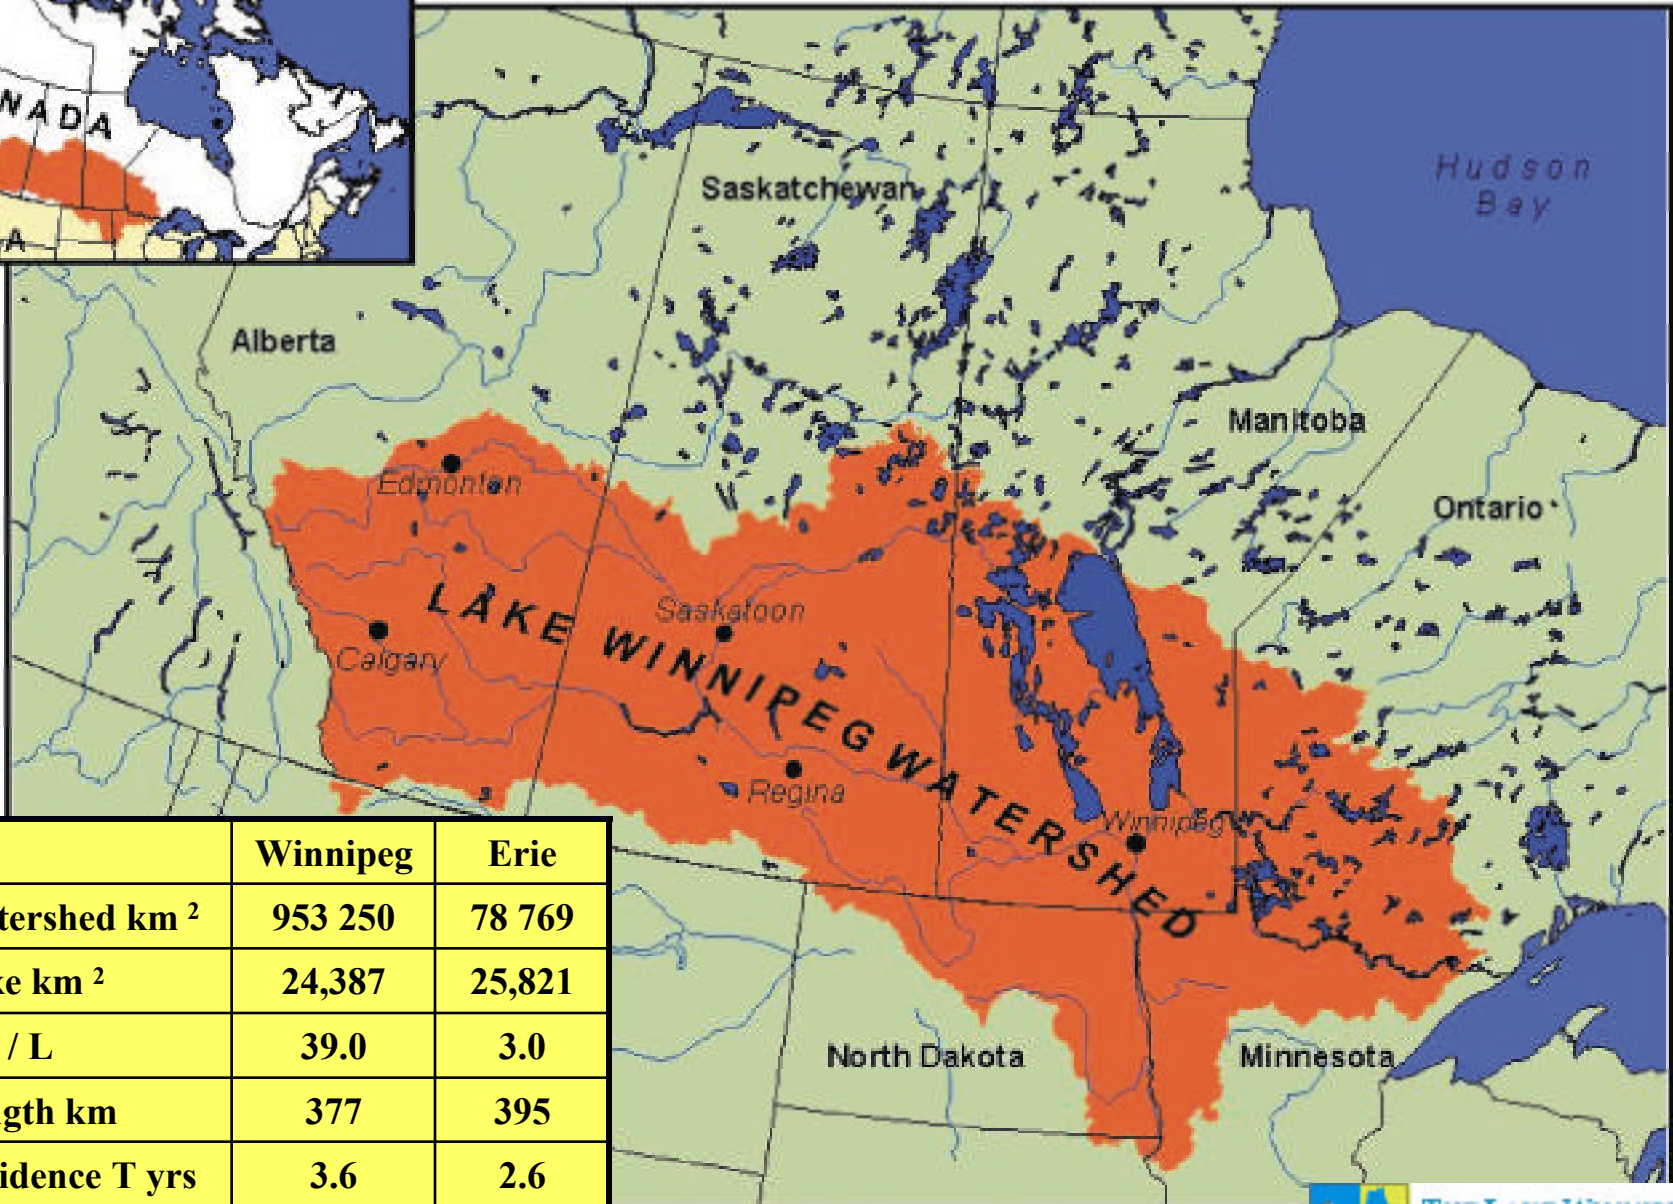

Lake Winnipeg Watershed

	Winnipeg	Erie
Watershed km ²	953 250	78 769
Lake km ²	24,387	25,821
WS / L	39.0	3.0
Length km	377	395
Residence T yrs	3.6	2.6
Secchi m	0.8-1.9	2.0-3.6